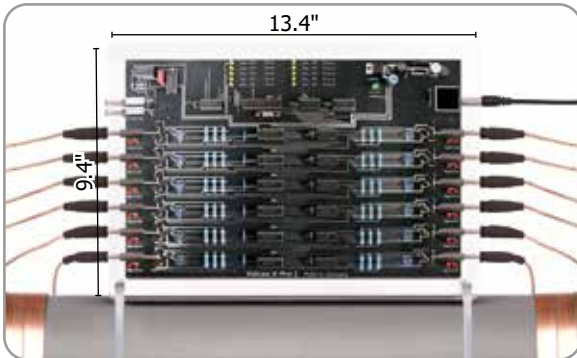

Industrial Line

Technical Data

Vulcan X-Pro 1

Min. - Max. Pipe diameter 20" - 30"
(500 - 750 mm)

Voltage 36 Volt

Wattage 3.75 Watt

Impulse cable 12 x 82' (12 x 25 m)
Band width 1.6" (40 mm)

Measurements (electronic unit) 13.4"/9.4"/2.0"
(340/240/50 mm)

Frequency range 3-32 kHz

Required space 18' 5" (5600 mm)

Programs 10

Electronic Switching power supply unit

In 87-260 Volt
50-60 Hz

Out 36 Volt
160 mA

Scope of delivery

- 1 Vulcan electronic unit
- 12 Vulcan Impulse bands
- 1 Power supply
- 8 Cable ties
- 1 Product brochure
- 1 Warranty card
- 5 Rolls of fixing tape

Shipping Measurements (gross)

Single unit	27.6" x 23.6" x 19.7"	70 x 60 x 50 cm
	88.2 lbs	40 kg