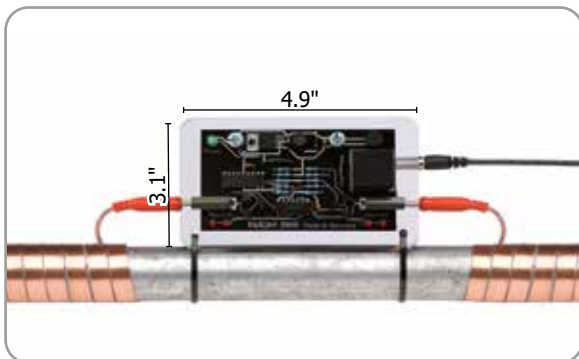

Private Line

Technical Data

Vulcan 3000

Max. Capacity range 13 gpm (3000 l/h)

Min. - Max. Pipe diameter 1/2" - 1 1/2"
(13 - 38mm)

Voltage 36 Volt

Wattage 2.0 Watt

Impulse cable 2 x 39" (2 x 1 m)
Band width 0.4" (10 mm)

Impulse cable Wire extensions 21.5"
(550 mm)

Measurements (electronic unit) 4.9"/3.1"/1.2"
(125/80/30 mm)

Frequency range 3-32 kHz

Required space 10"
(250 mm)

Programs 1

Electronic Switching power supply unit

In 87-260 Volt
50-60 Hz

Out 36 Volt
160 mA

Scope of delivery

- 1 Vulcan 3000 electronic unit
- 2 Vulcan Impulse bands
- 1 Power supply
- 8 Cable ties
- 1 Product brochure
- 1 Warranty card

Shipping Measurements (gross)